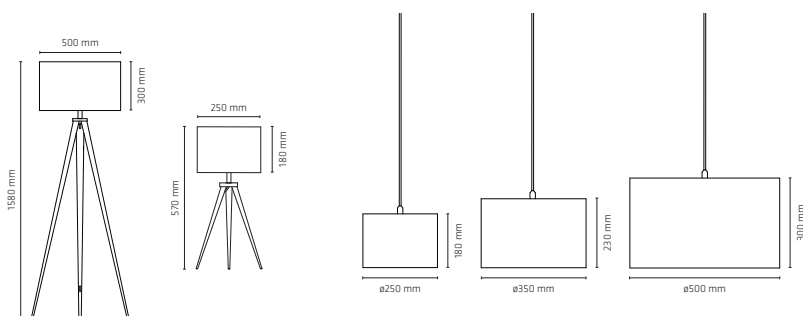

# PASO TRI 50 F1 / design by Thomas Darø

Inspiration for the Paso Tri comes from the iconic tri-clover leaf found in the Danish fields during spring and summer. Thomas Darø has in the design process interpreted the delicate shape of the tri-clover leaf and extended it into the shape of the Paso tri design. At the top of the floor and table lamp you will find the clear shape of the tri-clover leaf which extends delicately into the legs. The cable runs discreetly inside one of the legs which supports the delicate design and gives a clean and light impression.

## Specifications

Product name:	Paso TRI 50 F1
Type:	Floor
Colour:	Black base - Thunder Black textile shade
Item no.:	R111F5033
EAN:	57 09349 024689
Width:	50 cm
Depth:	50 cm
Height:	158 cm
Watt-Socket-Volt:	100W - E27 - 240V
Light source:	Excl.
Installation:	IP20, class II, 2m black textile cable, w/foot-switch and euro-plug

## 2D drawing family